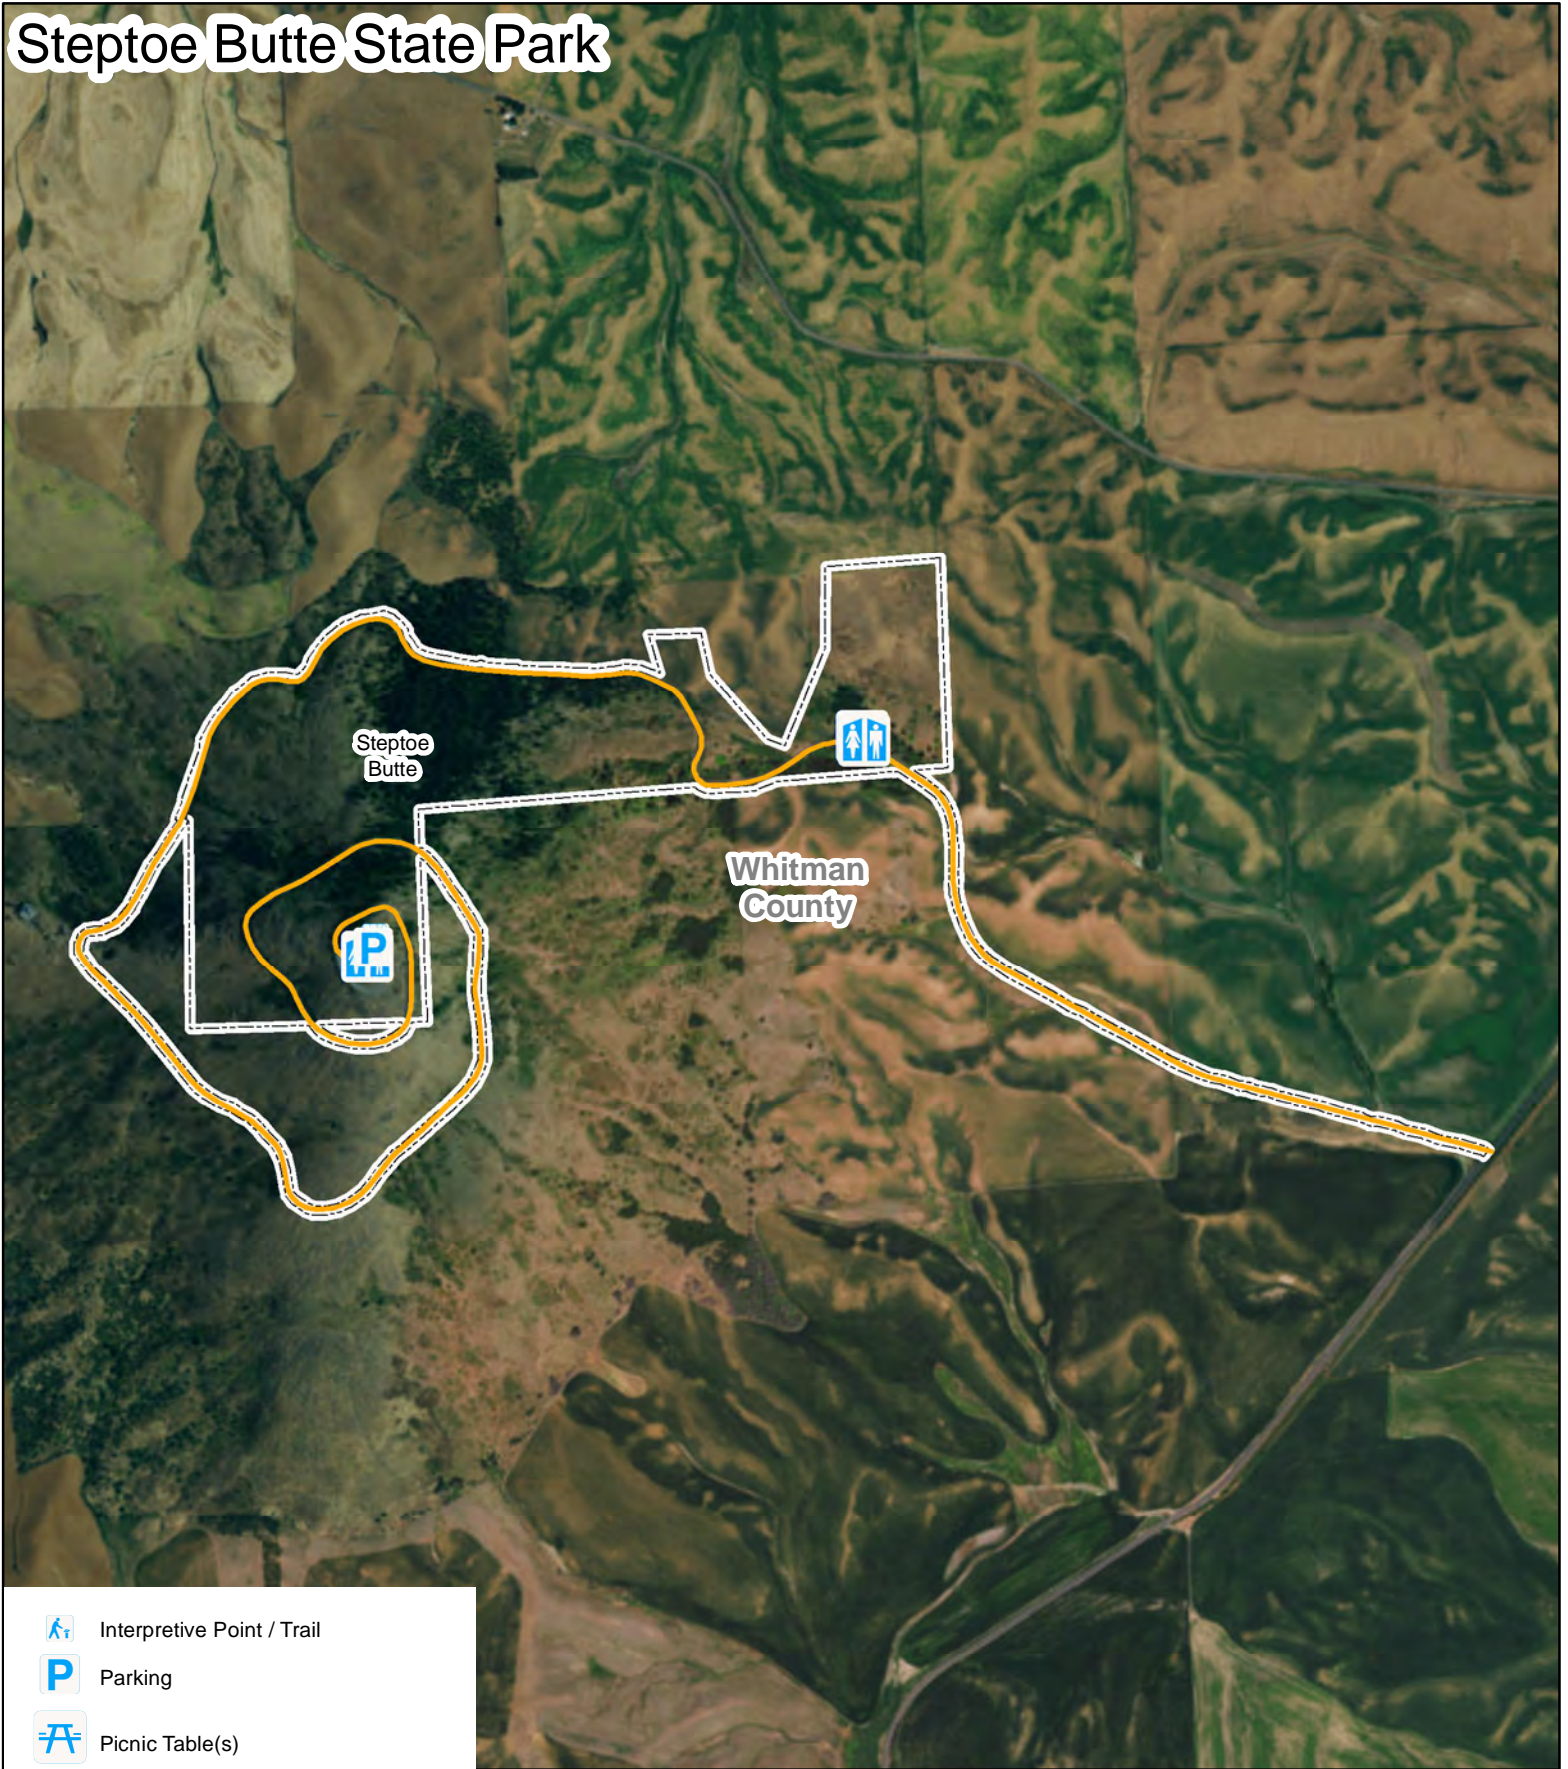

Steptoe Butte State Park

-  Interpretive Point / Trail
-  Parking
-  Picnic Table(s)
-  Restroom
-  Viewpoint
-  Park Road
-  Park Boundaries (source: WSPRC)
-  County Boundary (source: WSDOT)

NAD83 HARN Washington State Plane South

Data in these maps were compiled for cartographic purposes. Due to the variability of the source information, the Washington State Parks & Recreation Commission cannot accept responsibility for errors or omissions, and, therefore, there are no warranties which accompany this material.