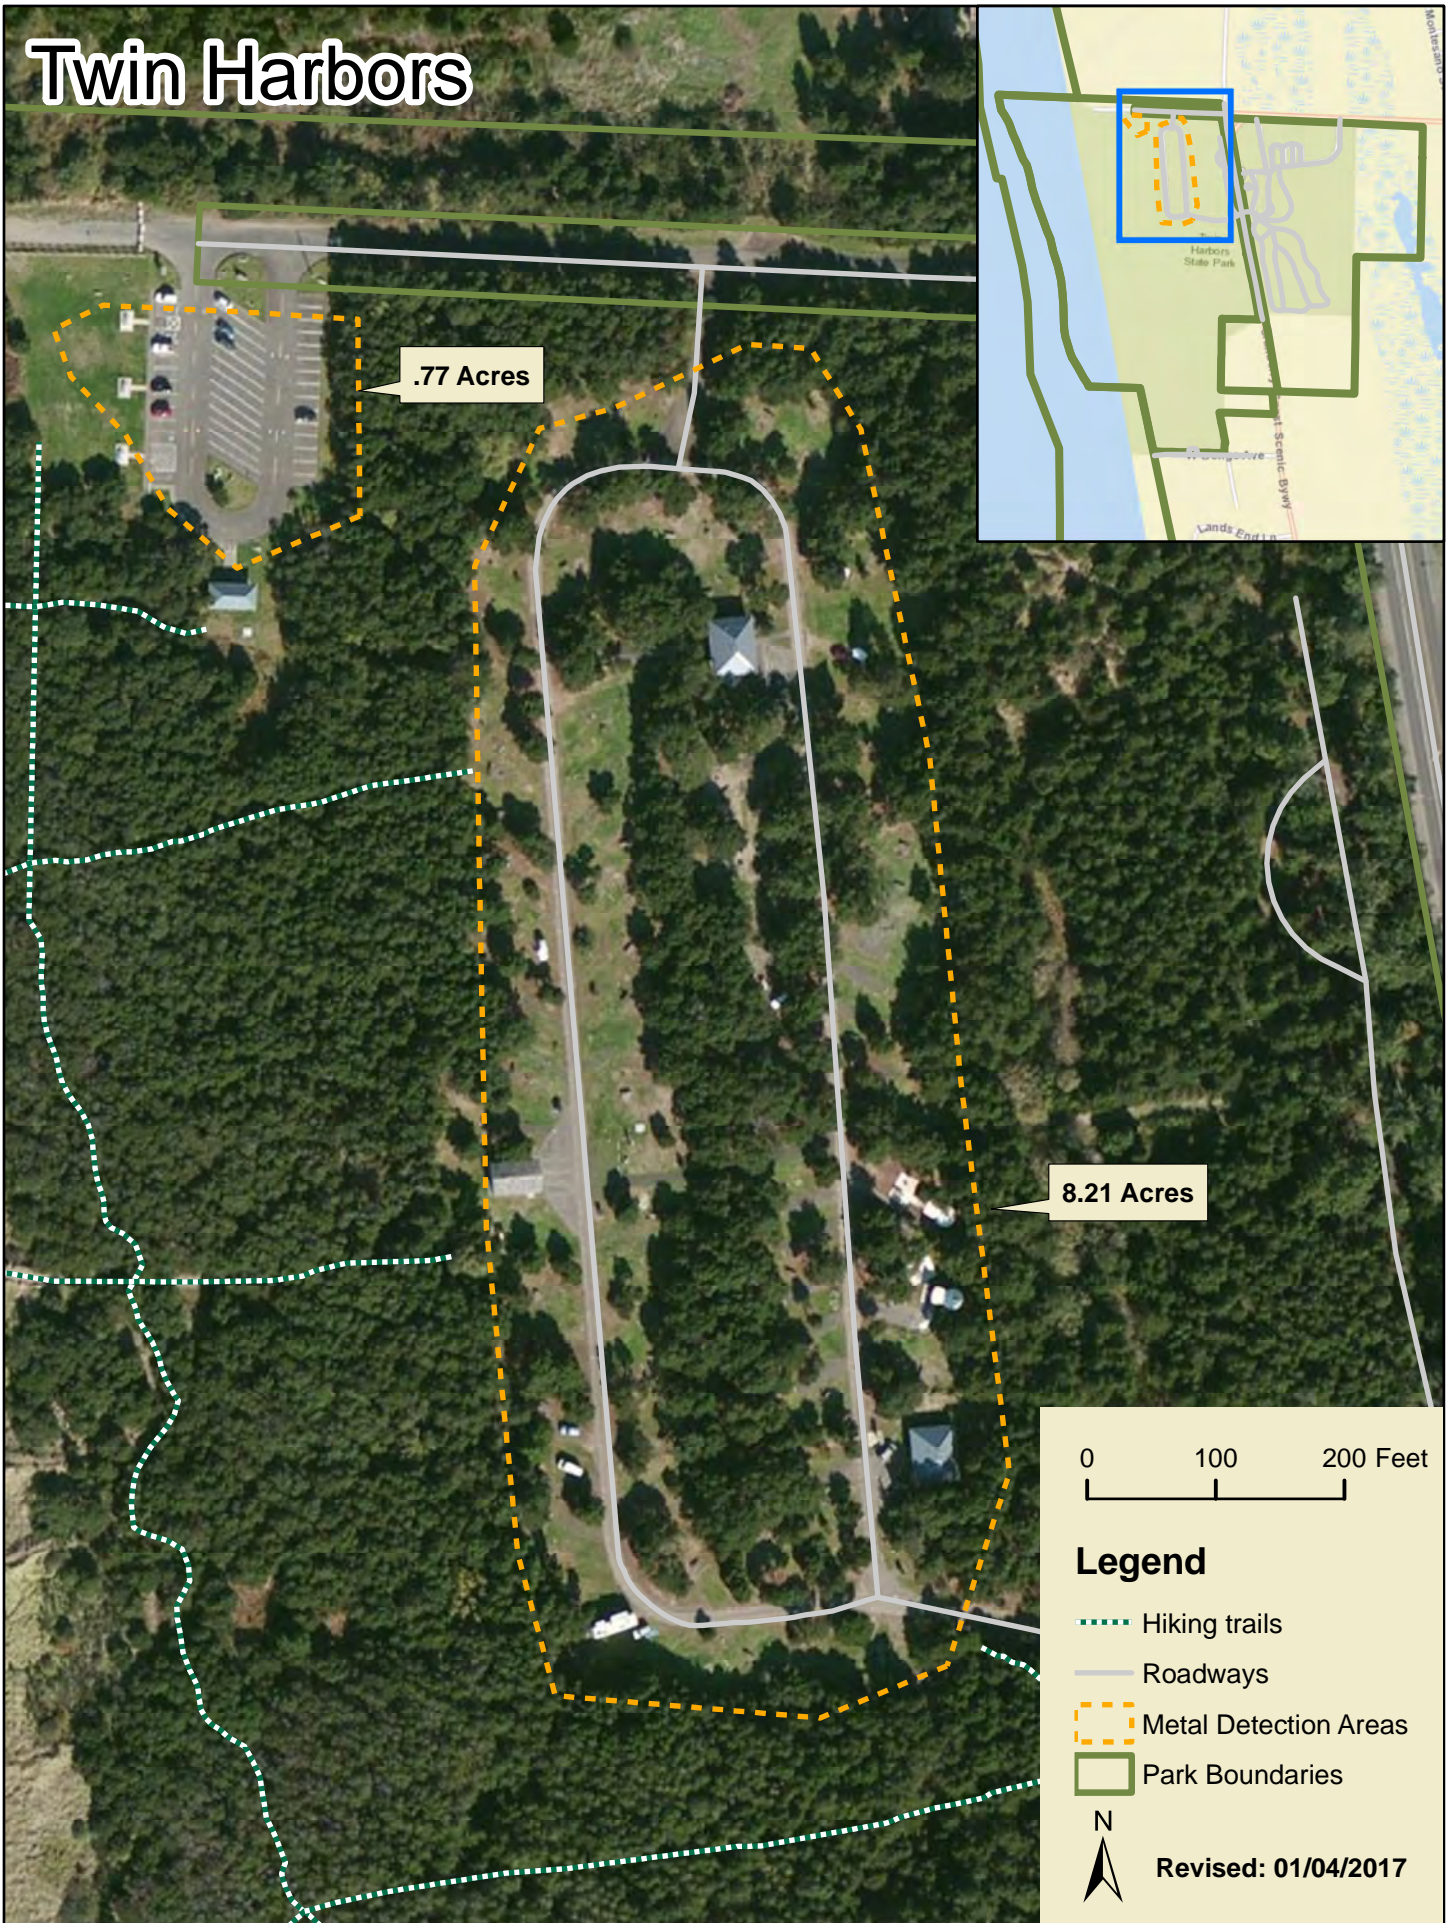

# Twin Harbors

.77 Acres

8.21 Acres

0 100 200 Feet

### Legend

- Hiking trails
- Roadways
- - - Metal Detection Areas
- ▭ Park Boundaries

Revised: 01/04/2017