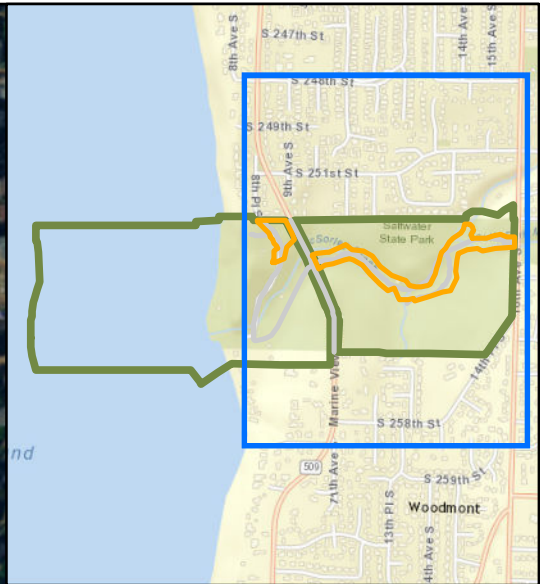

Saltwater

1.6 acres

7.3 acres

Legend

- Hiking trails
- Roadways
- Metal Detection Areas
- Park Boundaries

Revised: 10/14/2016