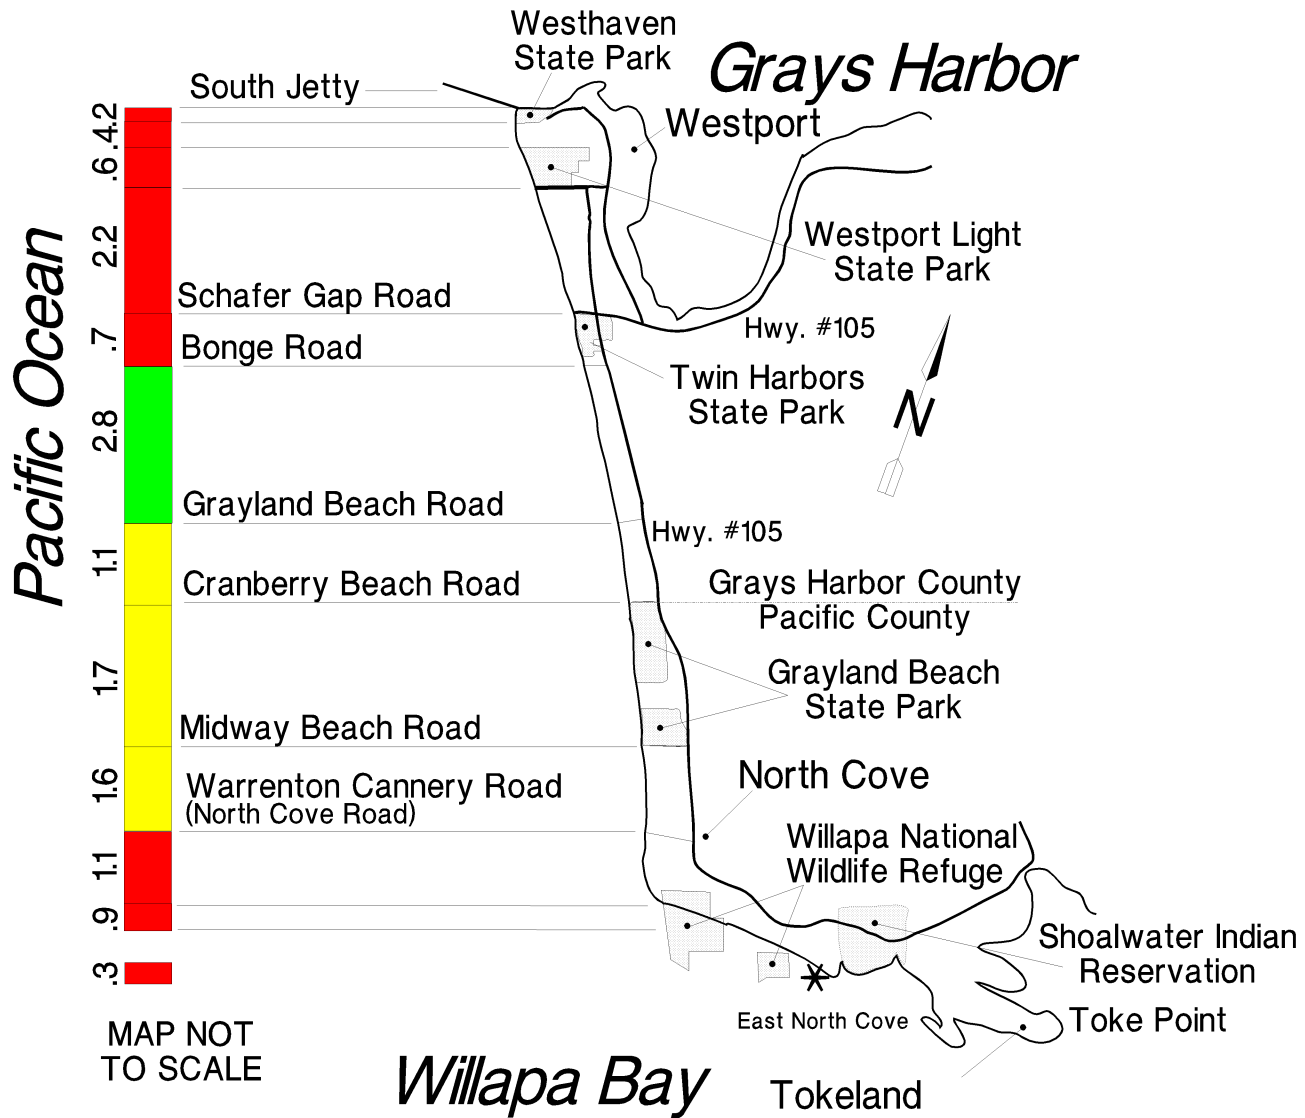

# Wind-Powered Vehicle Use Rules South Beach

- WPV permitted all year (2.8 miles)
- WPV permitted from day after Labor Day thru April 15th (4.4 miles)
- WPV Prohibited All Year (6.4 miles)