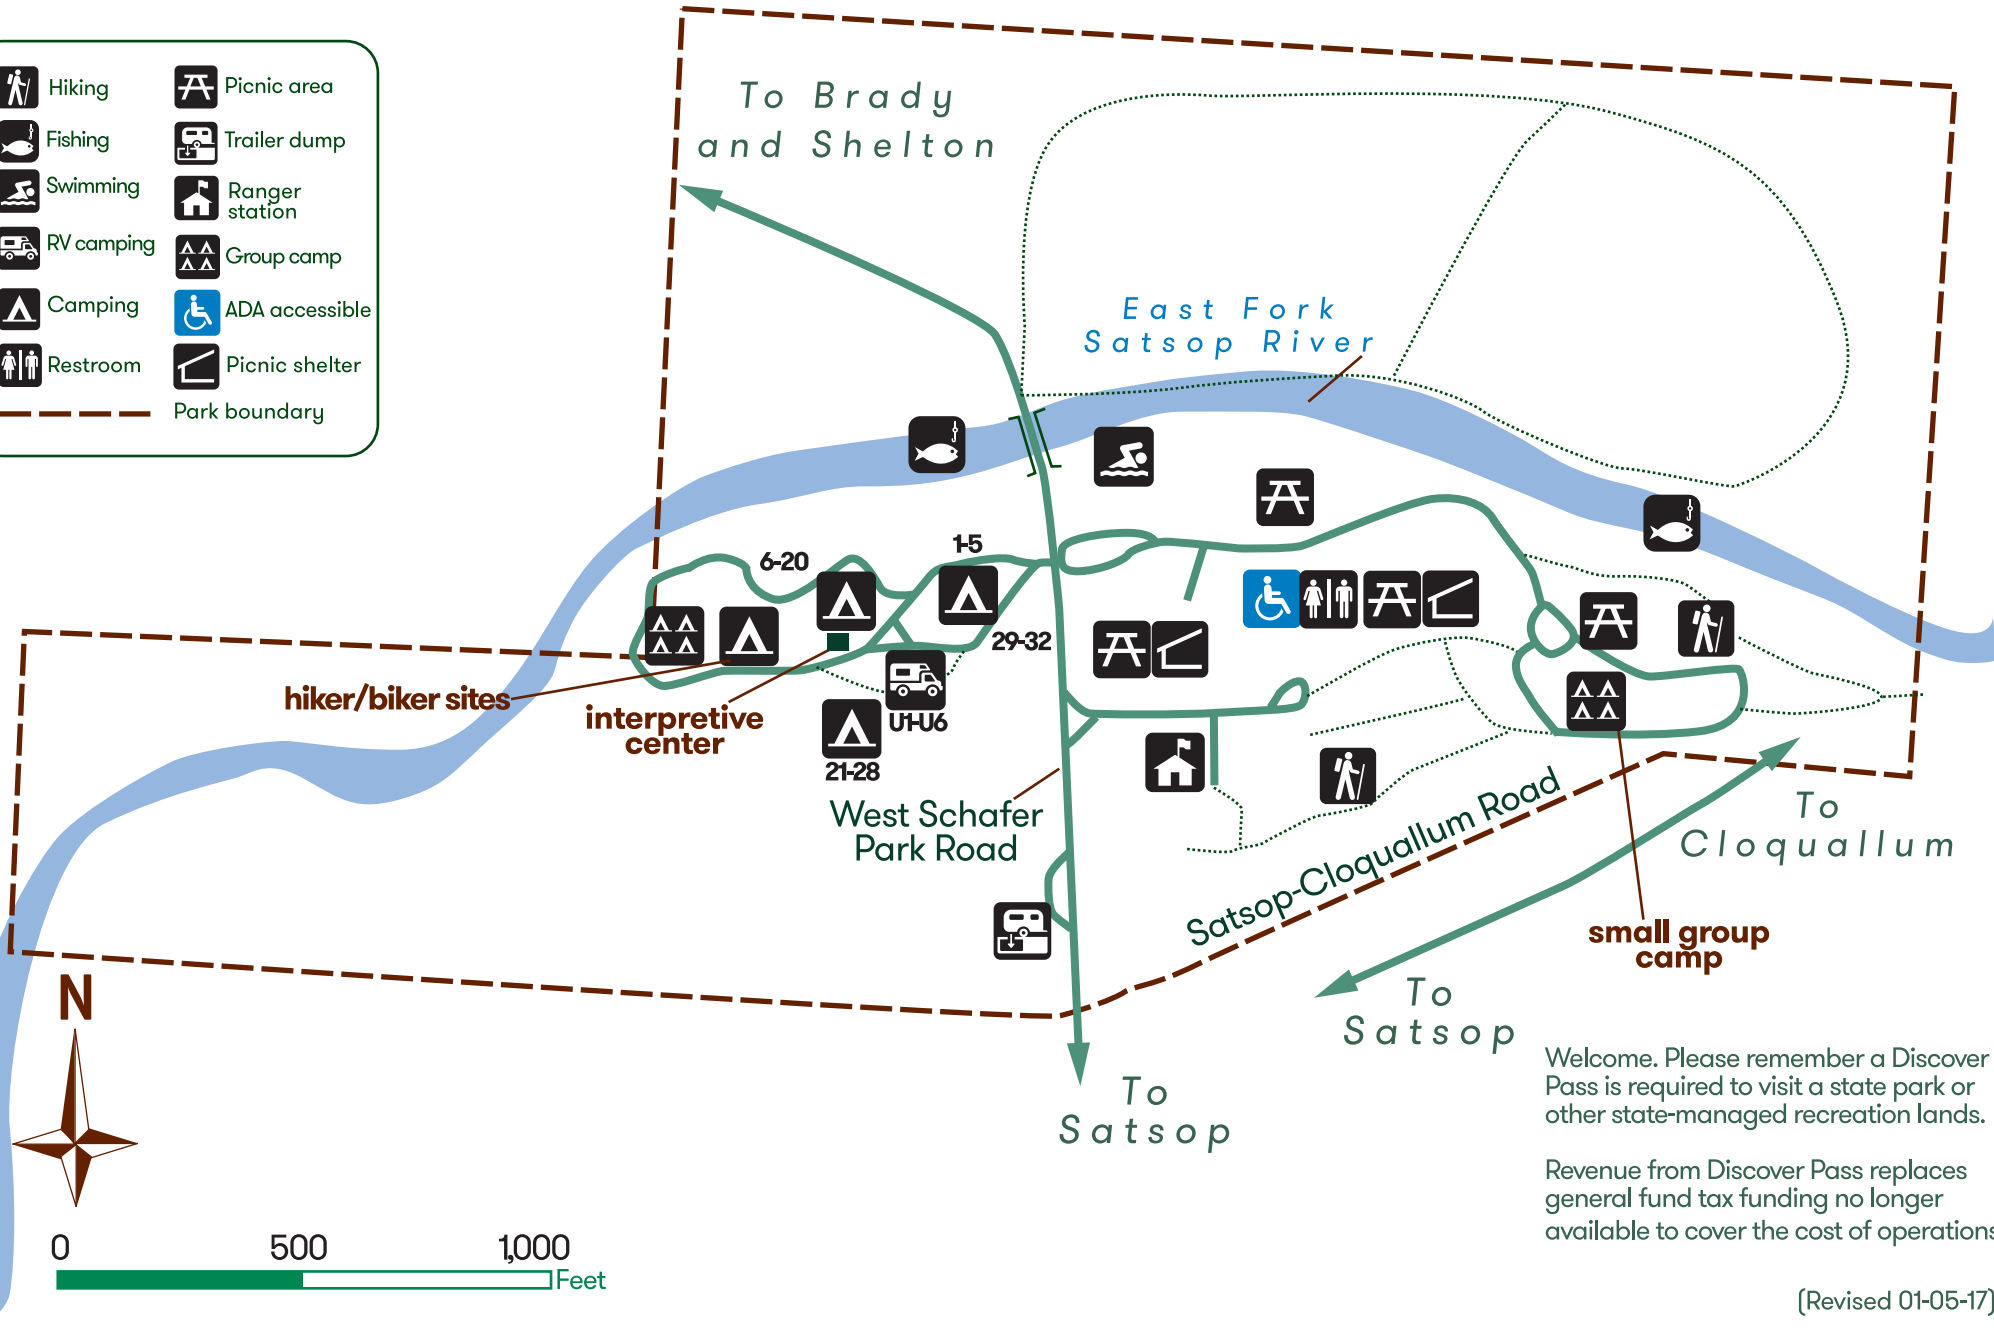

# Schafer State Park

- Hiking
- Fishing
- Swimming
- RV camping
- Camping
- Restroom
- Picnic area
- Trailer dump
- Ranger station
- Group camp
- ADA accessible
- Picnic shelter
- Park boundary

Welcome. Please remember a Discover Pass is required to visit a state park or other state-managed recreation lands.

Revenue from Discover Pass replaces general fund tax funding no longer available to cover the cost of operations.

(Revised 01-05-17)