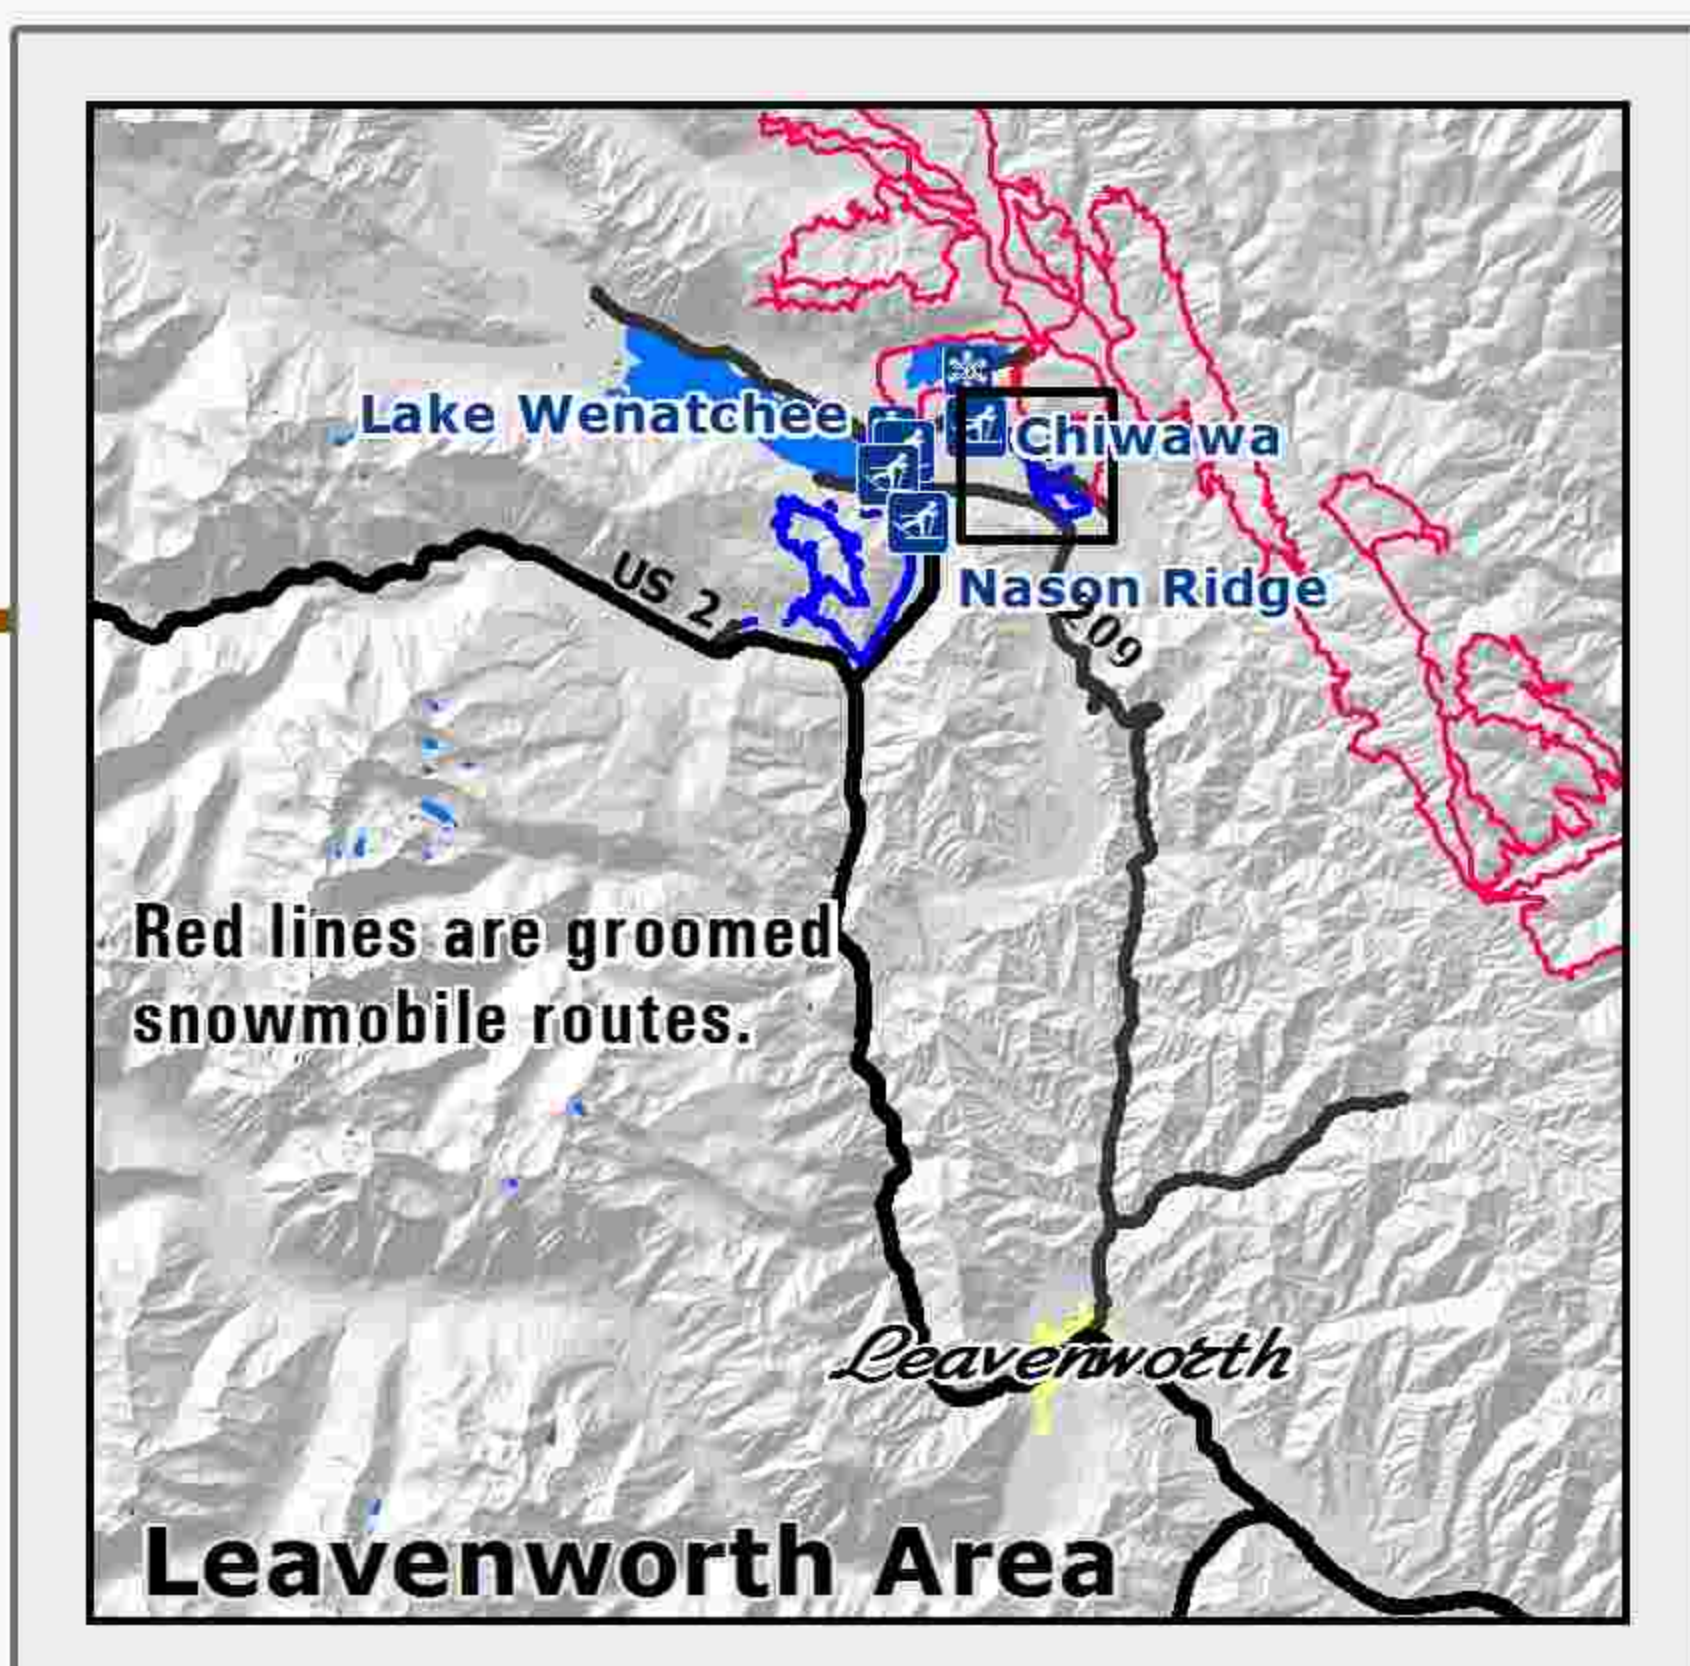

Welcome Chiwawa Sno-Park Groomed Trail System

Explanation

- Non-Motorized Sno-Park
- Groomed Ski Trail
- Marked Ski Route
- Snowshoe Route
- Groomed Snowmobile Trail
- Sno-Park Access Road
- View
- Special Grooming Permit Required, Available at Midway Grocery.

Lake Wenatchee State Park and Chiwawa have 21 kilometers of groomed cross country ski trails. Trail name and distance labeled between intersections.

Snow grooming equipment may be on the trail at any time.

Trail grooming schedules may change without notice due to snow conditions, temperatures, equipment breakdowns, etc.

Be aware of potential avalanche danger, check www.nwac.us before you leave home.

*Trail grooming schedules and maps at www.parks.wa.gov/winter
Please report errors or comments to: winter@parks.wa.gov*

**For Emergency Call 911
Chelan Co. Sheriff 509-663-9911 or
Lake Wenatchee SP 509-630-0038**

PLEASE REMEMBER:
No dogs or snowshoes on groomed track until after 12:00 noon.
No snowshoes on groomed track.
Do not walk on the groomed trail.
Downhill skiers have the right of way.
Trails may become more difficult during icy conditions.