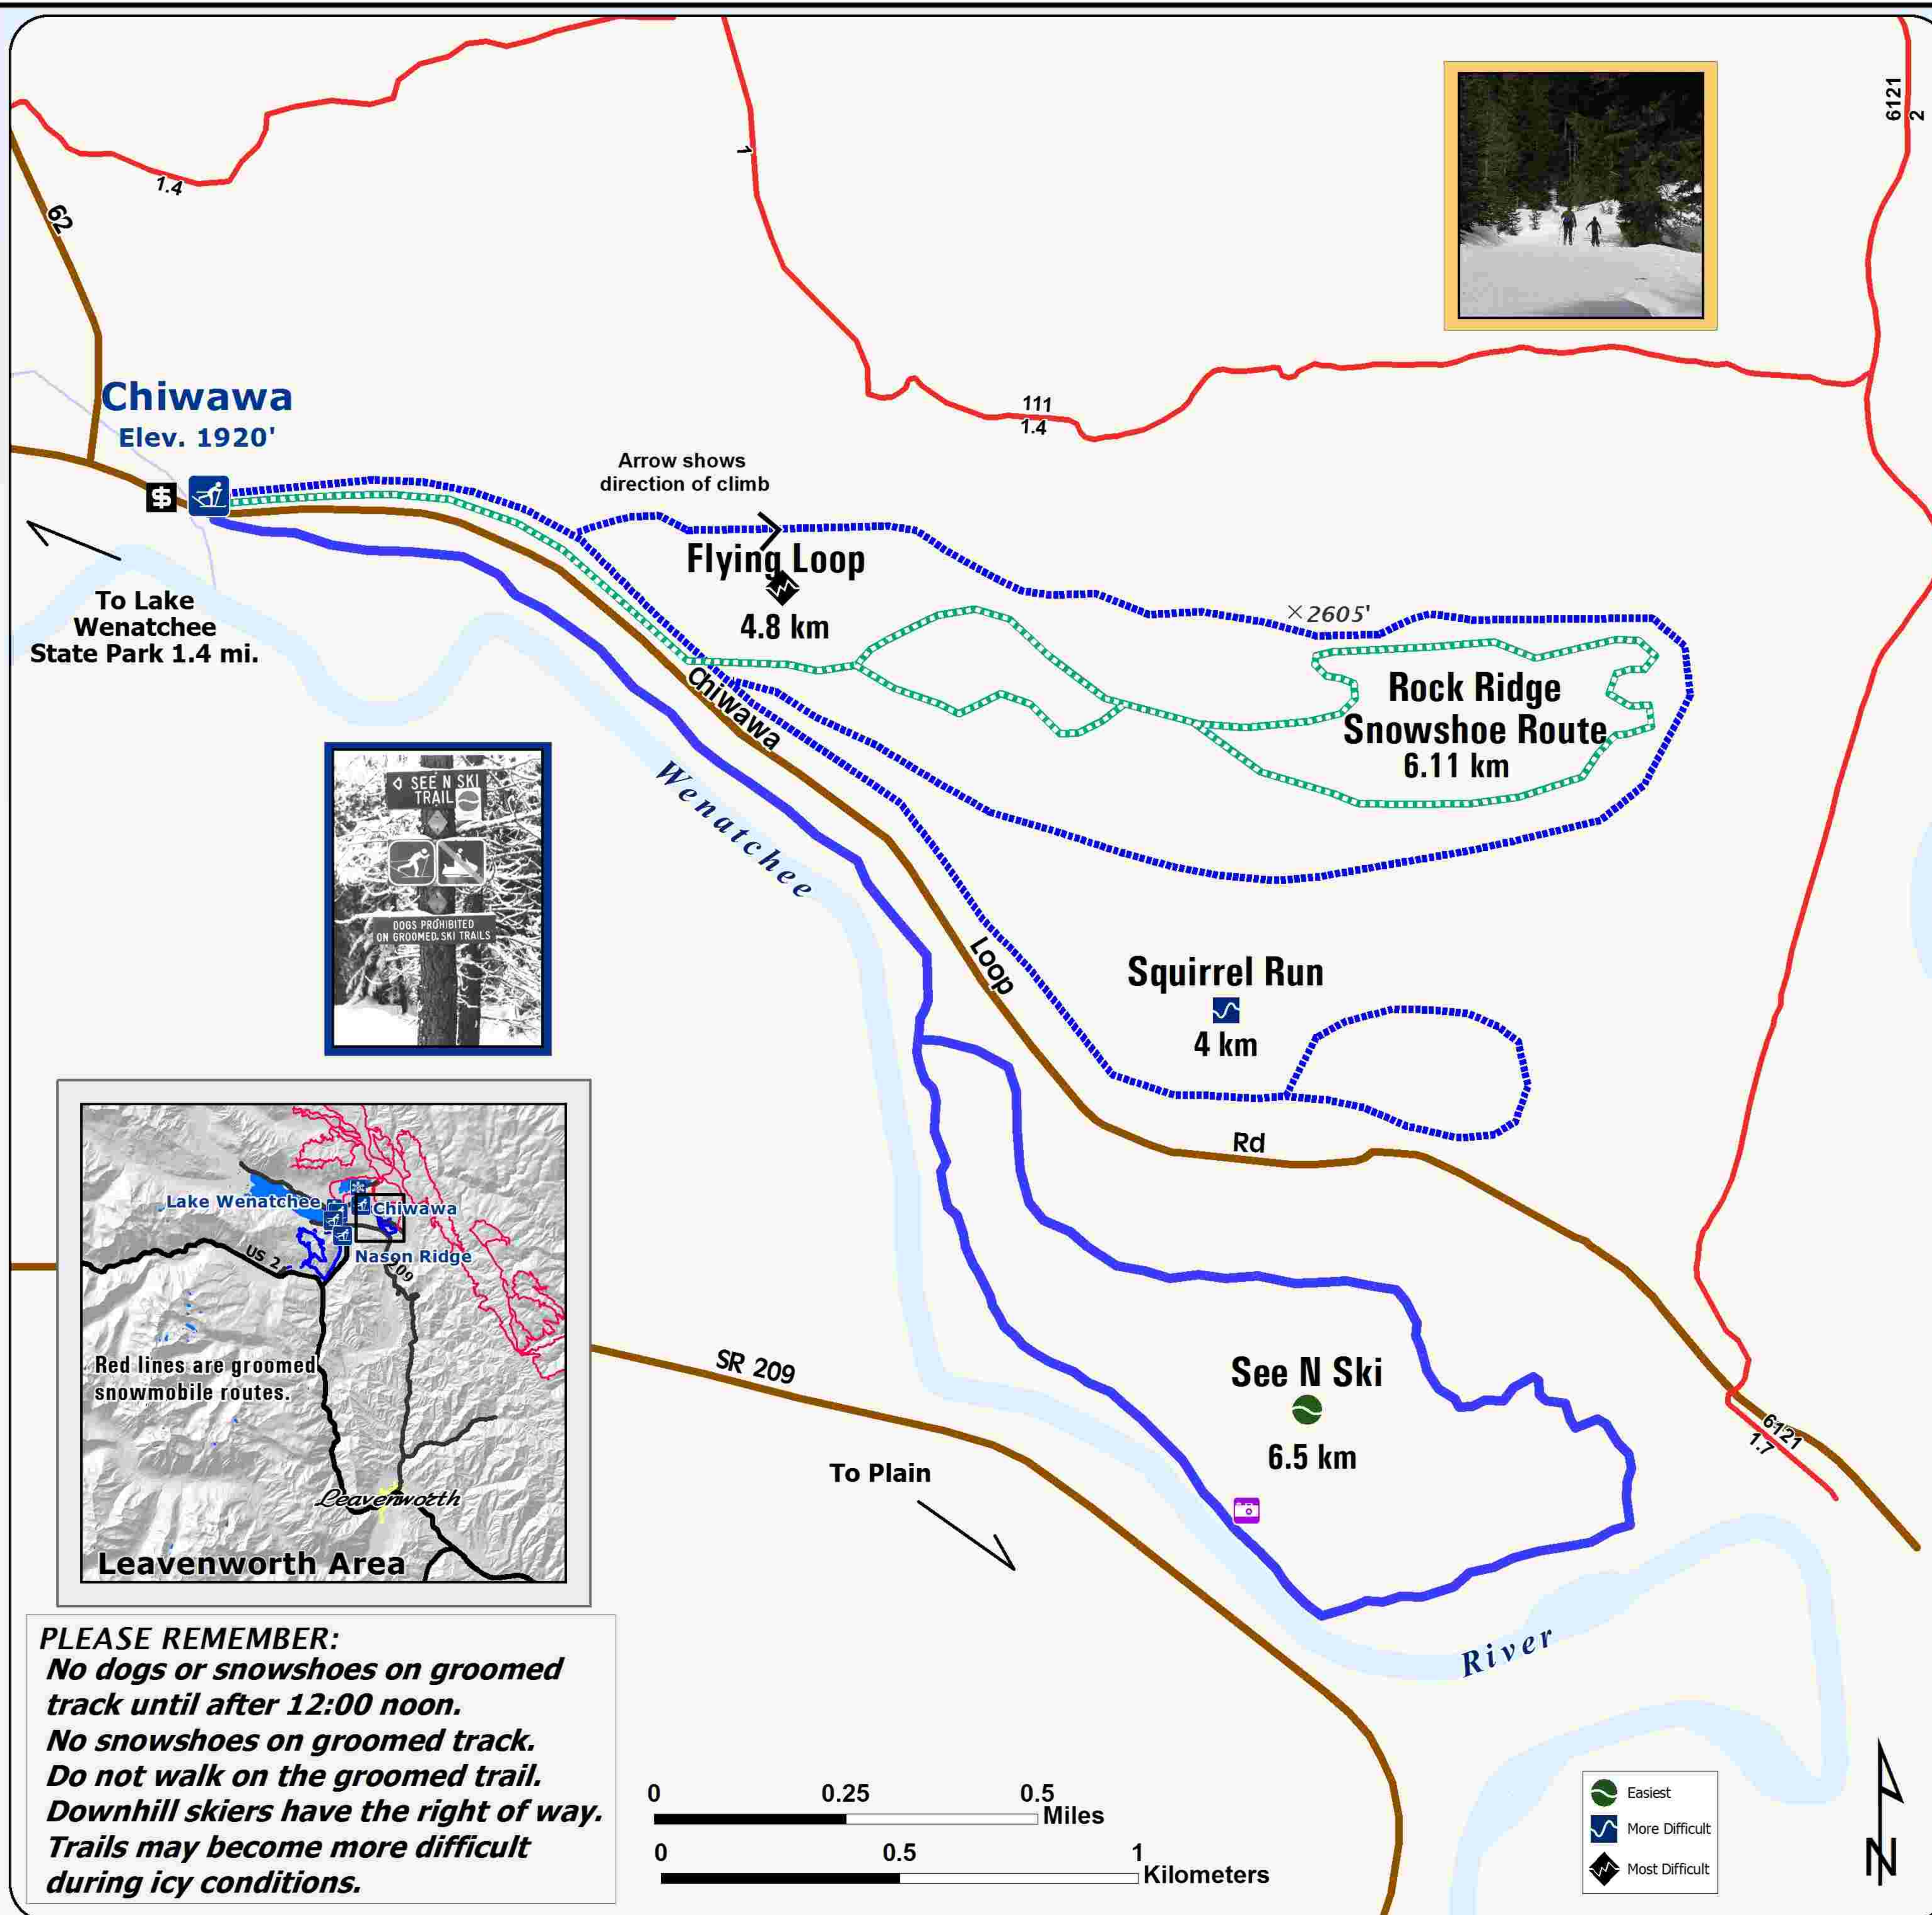

Welcome Chiwawa Sno-Park Groomed Trail System

Explanation

- Non-Motorized Sno-Park
- Groomed Ski Trail
- Marked Ski Route
- Snowshoe Route
- Groomed Snowmobile Trail
- Sno-Park Access Road
- View
- Special Grooming Permit Required, Available at Midway Grocery.

Lake Wenatchee State Park and Chiwawa have 21 kilometers of groomed cross country ski trails. Trail name and distance labeled between intersections.

Snow grooming equipment may be on the trail at any time.

Trail grooming schedules may change without notice due to snow conditions, temperatures, equipment breakdowns, etc.

Be aware of potential avalanche danger, check www.nwac.us before you leave home.

*Trail grooming schedules and maps at www.parks.wa.gov/winter
Please report errors or comments to: winter@parks.wa.gov*

**For Emergency Call 911
Chelan Co. Sheriff 509-663-9911 or
Lake Wenatchee SP 509-630-0038**

PLEASE REMEMBER:
No dogs or snowshoes on groomed track until after 12:00 noon.
No snowshoes on groomed track.
Do not walk on the groomed trail.
Downhill skiers have the right of way.
Trails may become more difficult during icy conditions.