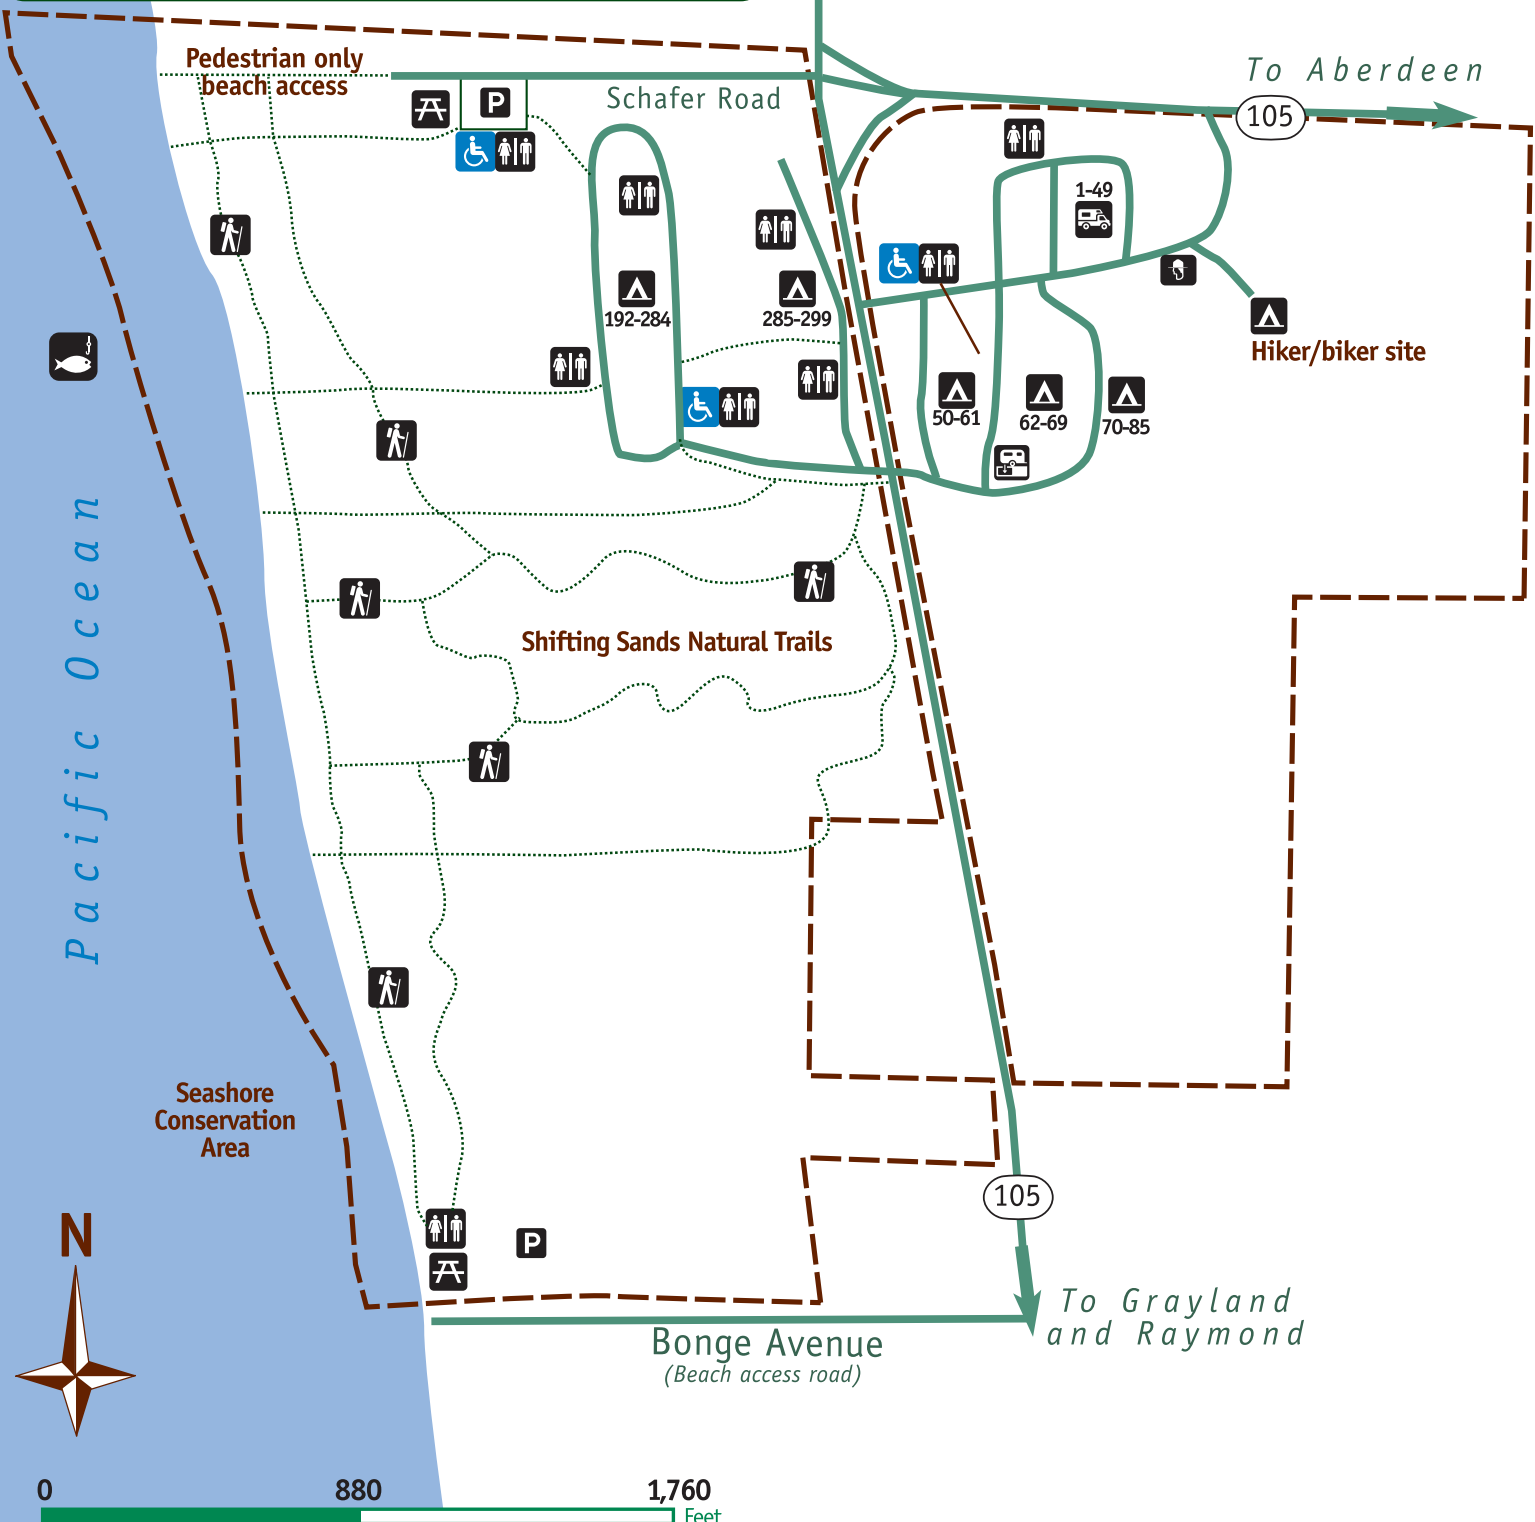

Twin Harbors State Park

- Hiking
- RV camping full utilities
- RV dump station
- Picnic area
- Restroom
- Fishing
- Welcome center
- ADA accessible
- Camping
- Parking
- Trail
- Park boundary

(Revised 12-10-18)